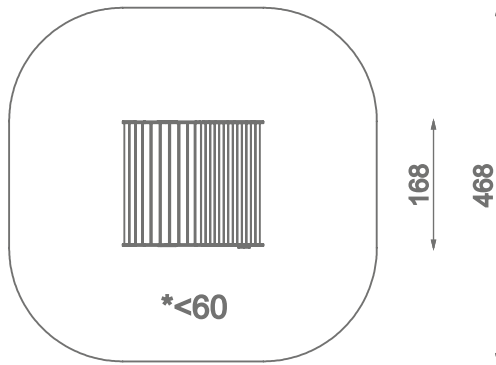

Information about the product

Dimensions	186 x 168 cm
Safety zone	486 x 468 cm
Safety zone area	-20,8 m ²
Overall height	175 cm
Free fall height	55 cm
Amount of users	6
Tallest element	226 cm
Heaviest element	97 kg
Product complies with EN 1176-1:2017-12	Yes
Availability of spare parts	Yes
Age range	1-8

According to EN 1176-1:2017-12 norm, the product requires applying a safety surface according to the product's free fall height.

Functions

Let's Buglo

1:100

Inside

Materials

Natural robinia wood

Robinia painted with a special water-based paint. Quick-drying, vapour-permeable providing a semi-gloss finish.

Elements made of stainless steel AISI304 totally resistant to various weather conditions.

Elements made of coloured, highest quality HPL 13 mm completely resistant to moisture and UV.

Elements made of high quality, coloured triple-layer HDPE 15 mm, resistant to moisture and UV.