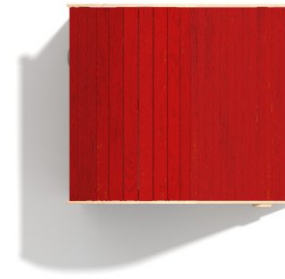

Information about the product

Dimensions	186 x 168 cm
Safety zone	486 x 468 cm
Safety zone area	-20,8 m ²
Overall height	175 cm
Free fall height	55 cm
Amount of users	6
Tallest element	226 cm
Heaviest element	97 kg
Product complies with EN 1176-1:2017-12	Yes
Availability of spare parts	Yes
Age range	1-8

According to EN 1176-1:2017-12 norm, the product requires applying a safety surface according to the product's free fall height.

Functions

Let's Buglo

1:100

Inside

Materials

Natural robinia wood

Robinia painted with a special water-based paint. Quick-drying, vapour-permeable providing a semi-gloss finish.

Elements made of stainless steel AISI304 totally resistant to various weather conditions.

Elements made of coloured, highest quality HPL 13 mm completely resistant to moisture and UV.

Elements made of high quality, coloured triple-layer HDPE 15 mm, resistant to moisture and UV.