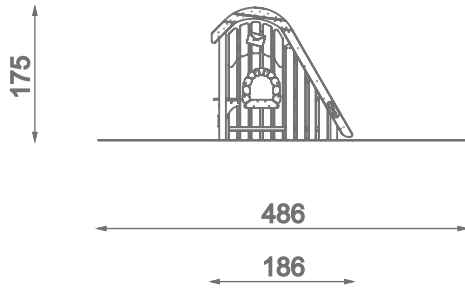

1:100

Inside

Materials