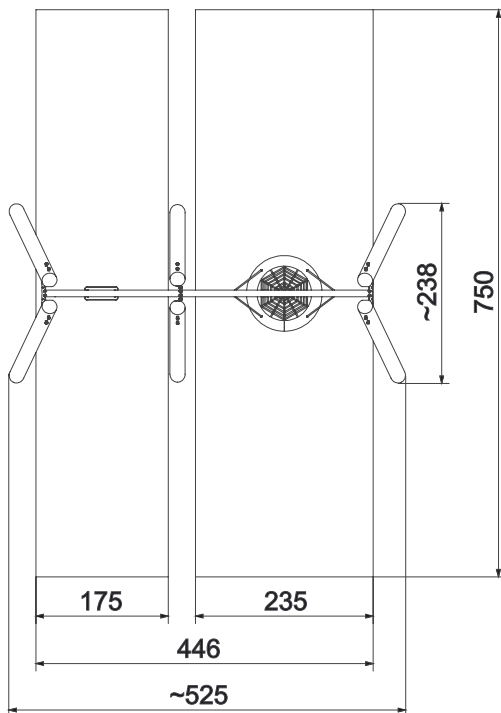

Information about the product

Dimensions	ca. 525 x 238 cm
Safety zone	ca. 446 x 750 cm
Safety zone area	ca. 39,4 m ²
Overall height	ca. 248 cm
Free fall height	ca. 137 cm
Amount of users	5
Product complies with EN 1176-1:2017-12	Yes
Availability of spare parts	Yes
Age range	3-12

According to EN 1176-1:2017-12 norm, the product requires applying a safety surface according to the product's free fall height.

Functions

Socializing

Swinging

SCALE 1:100

Materials

Natural robinia wood

Solid construction elements made of black steel cleaned in the sandblasting process.

Attested 6 mm stainless steel chains.

„Bird nest“ type seat with a diameter of 100 cm.