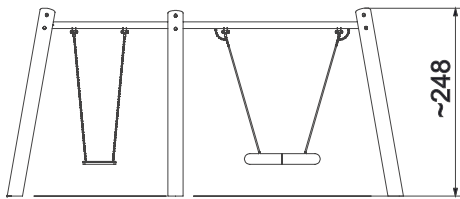

Information about the product

Dimensions	ca. 525 x 238 cm
Safety zone	ca. 446 x 750 cm
Safety zone area	ca. 39,4 m ²
Overall height	ca. 248 cm
Free fall height	ca. 137 cm
Amount of users	5
Product complies with EN 1176-1:2017-12	Yes
Availability of spare parts	Yes
Age range	3-12

According to EN 1176-1:2017-12 norm, the product requires applying a safety surface according to the product's free fall height.

Functions

Socializing

Swinging

SCALE 1:100

Materials

Natural robinia wood

Solid construction elements made of black steel cleaned in the sandblasting process.

Attested 6 mm stainless steel chains.

„Bird nest“ type seat with a diameter of 100 cm.