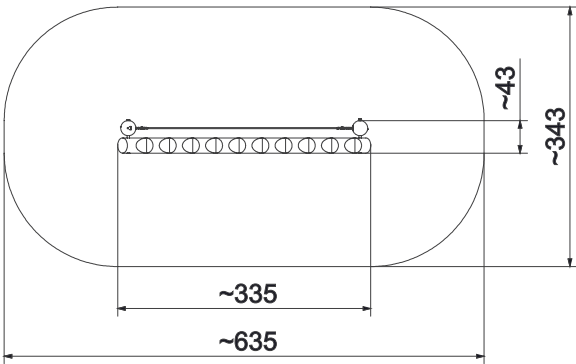

Information about the product

Dimensions	ca. 335 x 43 cm
Safety zone	ca. 635 x 343 cm
Safety zone area	ca. 20 m ²
Overall height	ca. 473 cm
Free fall height	ca. 25 cm
Amount of users	6
Product complies with EN 1176-1:2017-12	Yes
Availability of spare parts	Yes
Age range	3-12

According to EN 1176-1:2017-12 norm, the product requires applying a safety surface according to the product's free fall height.

Functions

Climbing

Balancing

Socializing

SCALE 1:100

Materials

Natural robinia wood

Polypropylene ropes
pp - multisplit type with a
steel core and a diameter of
16 mm

Attested 6 mm stainless
steel chains.