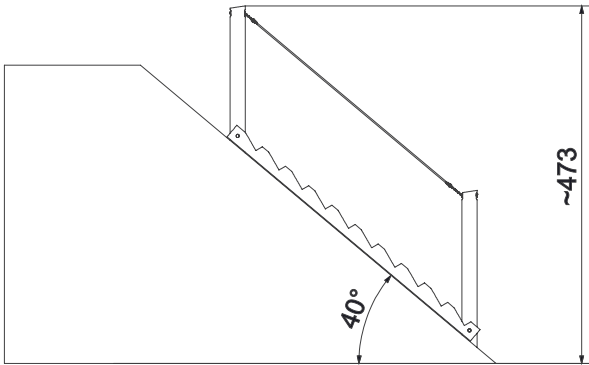

Information about the product

Dimensions	ca. 335 x 43 cm
Safety zone	ca. 635 x 343 cm
Safety zone area	ca. 20 m ²
Overall height	ca. 473 cm
Free fall height	ca. 25 cm
Amount of users	6
Product complies with EN 1176-1:2017-12	Yes
Availability of spare parts	Yes
Age range	3-12

According to EN 1176-1:2017-12 norm, the product requires applying a safety surface according to the product's free fall height.

Functions

Climbing

Balancing

Socializing

SCALE 1:100

Materials

Natural robinia wood

Polypropylene ropes
pp - multisplit type with a
steel core and a diameter of
16 mm

Attested 6 mm stainless
steel chains.