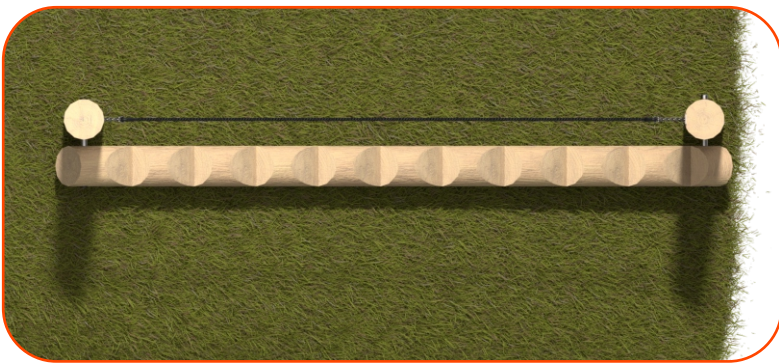

Information about the product

Dimensions	ca. 335 x 43 cm
Safety zone	ca. 635 x 343 cm
Safety zone area	ca. 20 m ²
Overall height	ca. 473 cm
Free fall height	ca. 25 cm
Amount of users	6
Product complies with EN 1176-1:2017-12	Yes
Availability of spare parts	Yes
Age range	3-12

According to EN 1176-1:2017-12 norm, the product requires applying a safety surface according to the product's free fall height.

Functions

Climbing

Balancing

Socializing

SCALE 1:100

Materials

Natural robinia wood

Polypropylene ropes
pp - multisplit type with a
steel core and a diameter of
16 mm

Attested 6 mm stainless
steel chains.