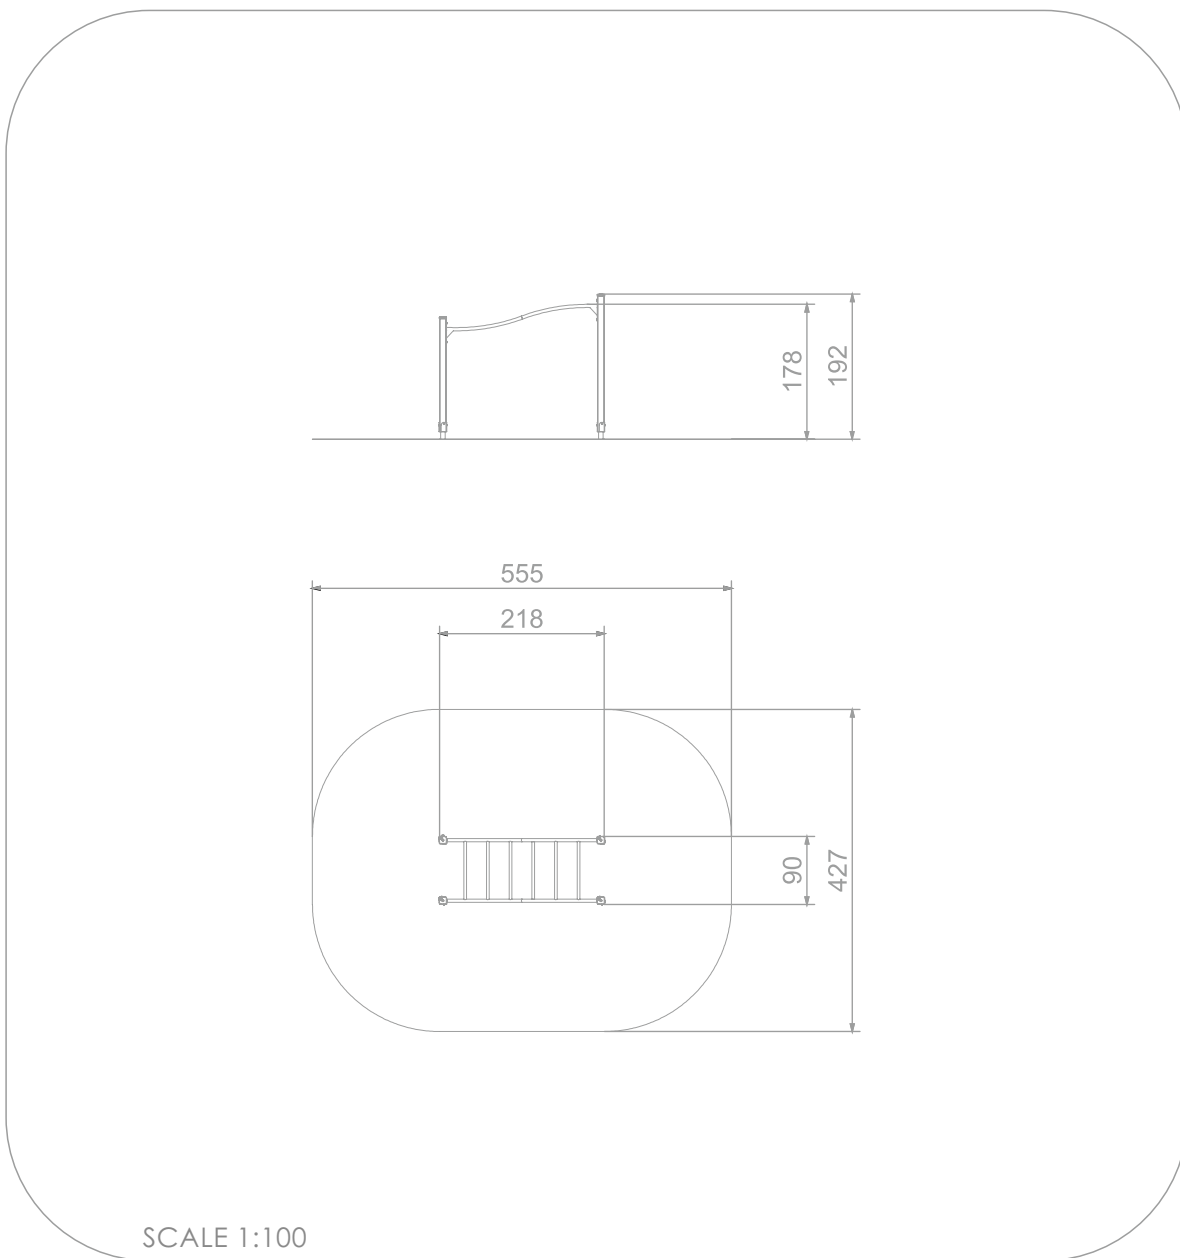

SOCIALIZING

CLIMBING

INFORMATION ABOUT THE PRODUCT

Dimensions	90 x 218 cm
Safety zone	427 x 555 cm
Safety zone area	22 m ²
Overall height	192 cm
Free fall height	178 cm
Amount of users	4
Product complies with EN 1176-1:2017	YES
Availability of spare parts	YES
Age range	3-12

According to EN 1176-1:2017 norm, the product requires applying a safety surface according to the product's free fall height.

8007

SCALE 1:100

MATERIALS:

SOFT CONIFER WOOD
90 X 90 MM, CORELESS,
GLUED IN LAYERS WITH
POLYURETHANE GLUES,
TOTALLY RESISTANT TO WATER.