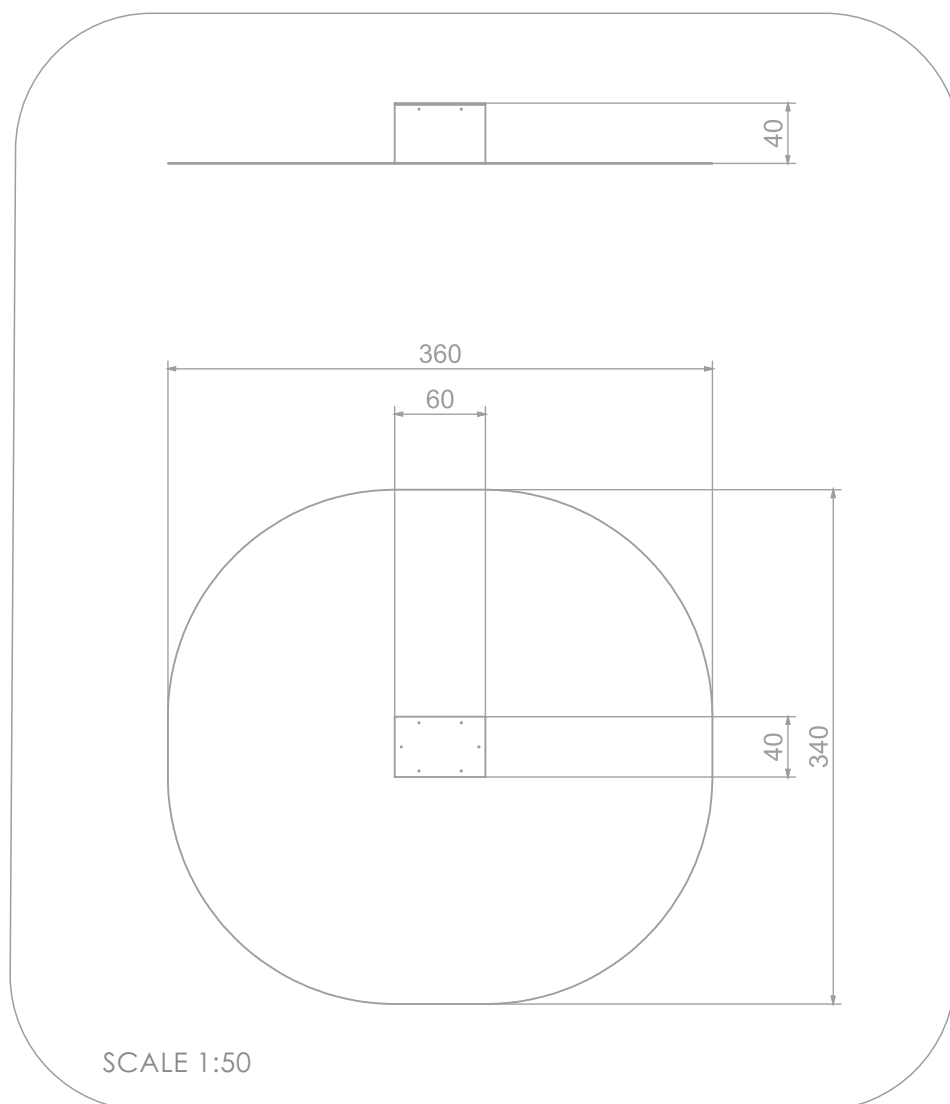

INFORMATION ABOUT THE PRODUCT

Dimensions	60 x 40 cm
Safety zone	360 x 340 cm
Safety zone area	11 m ²
Overall height	40 cm
Free fall height	40 cm
Product complies with EN 16630:2015-06	YES
Availability of spare parts	YES
<small>According to EN 1176-1:2017-12 norm, the product requires applying a safety surface according to the product's free fall height.</small>	

MATERIALS:

ANTI-SLIP ANTHRACITE
10 MM HPL PLATFORM

COLOURFULL HPL PANELS
13 MM