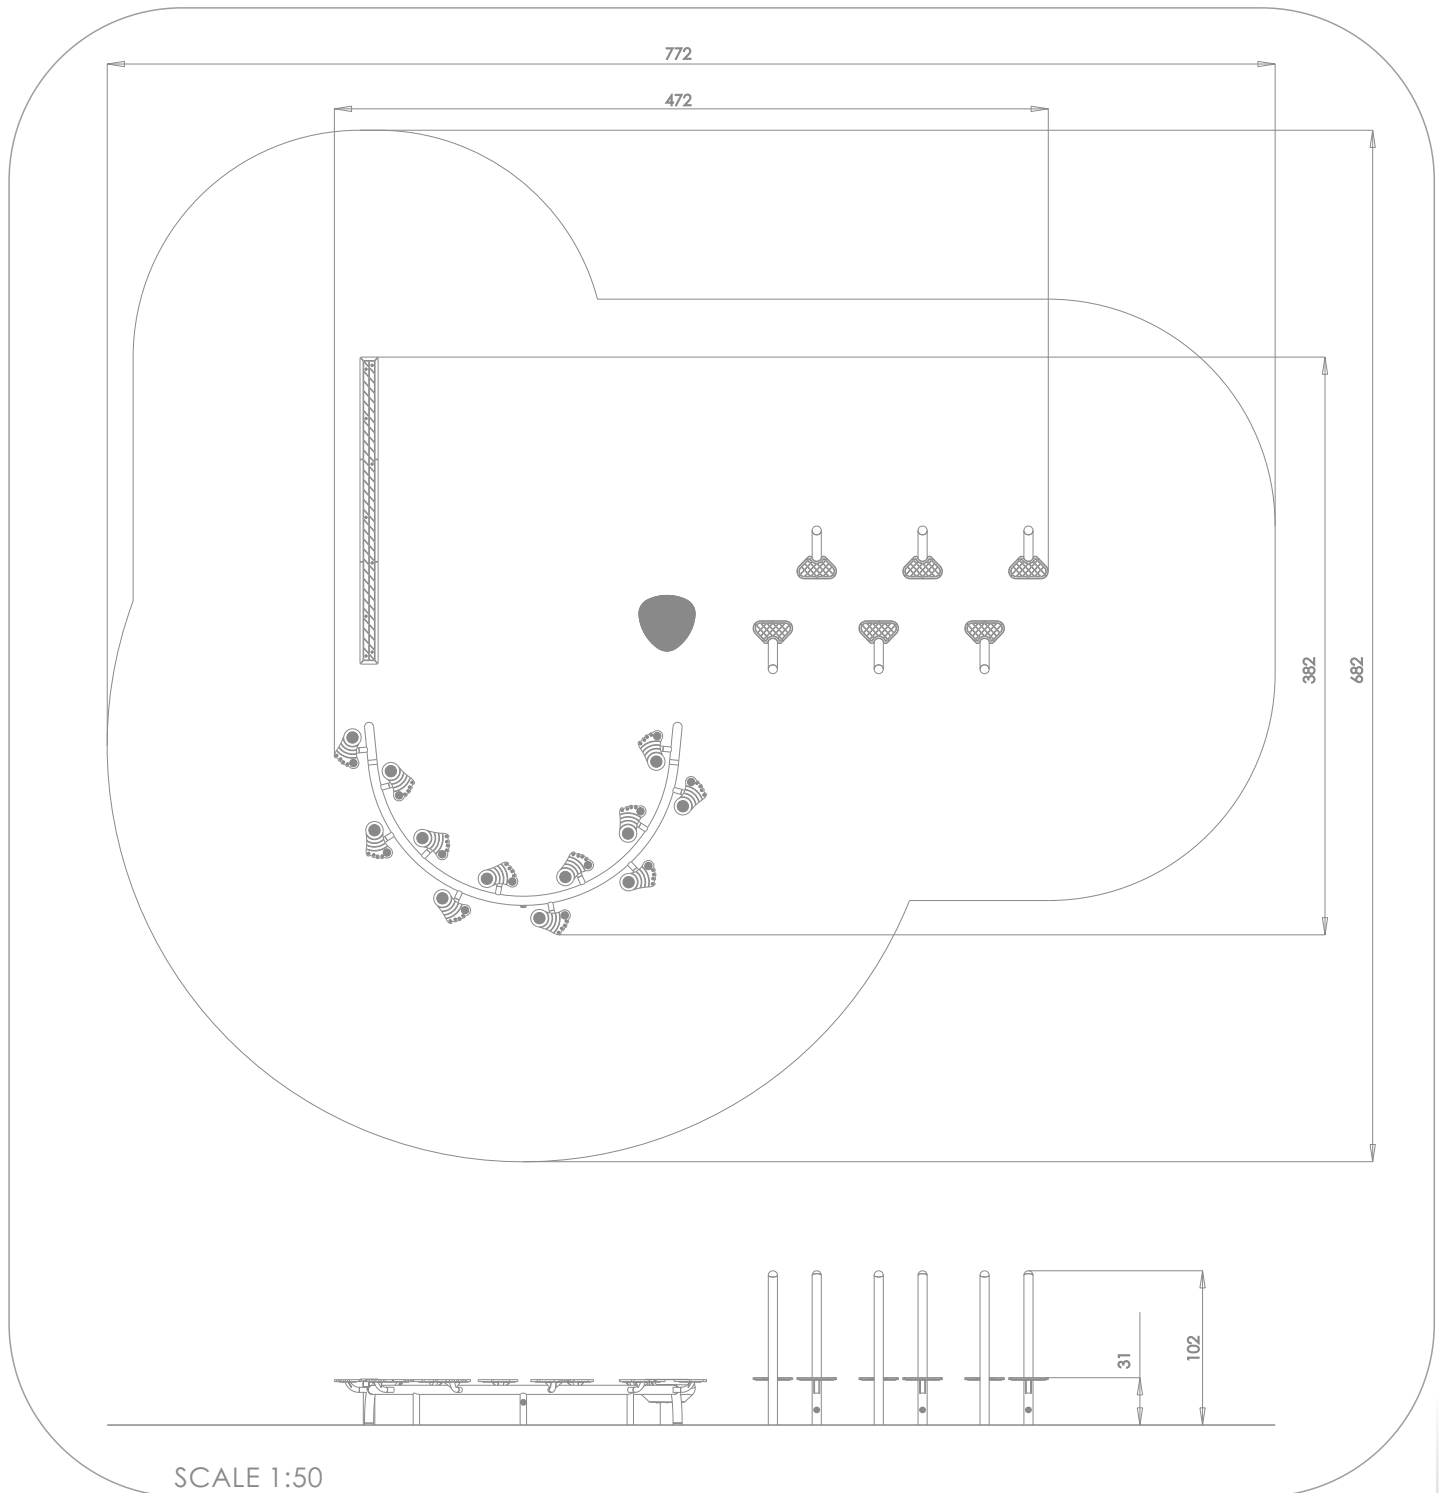

SOCIALIZING

BALANCING

JUMPING

INFORMATION ABOUT THE PRODUCT

Dimensions	472 x 382 cm
Safety zone	772 x 682 cm
Safety zone area	39 m ²
Overall height	102 cm
Free fall height	31 cm
Amount of users	9
Product complies with EN 1176-1:2017-12	YES
Availability of spare parts	YES
Age range	1-8

According to EN 1176-1:2017-12 norm, the product requires applying a safety surface according to the product's free fall height.

7028

MATERIALS:

POLIPROPYLENE ROPES
PPMULTISPLIT TYPE WITH A
STEEL CORE AND A
DIMETER OF 6 MM.