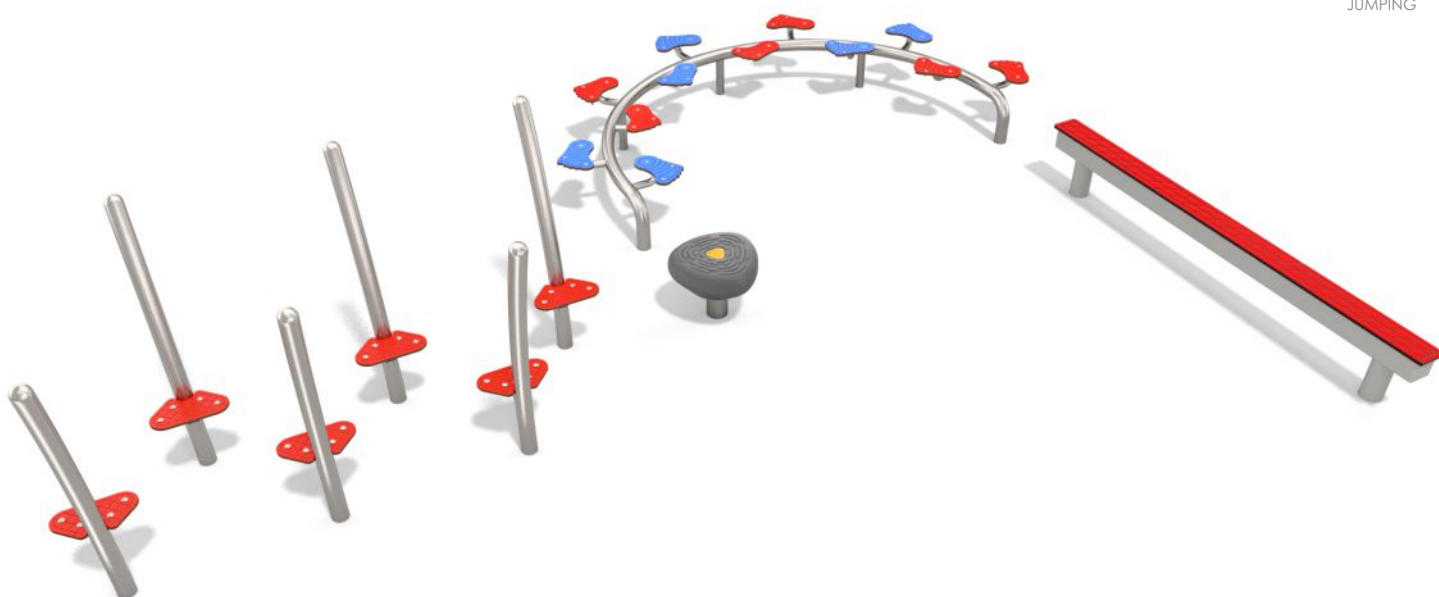

SOCIALIZING

BALANCING

JUMPING

INFORMATION ABOUT THE PRODUCT

Dimensions	472 x 382 cm
Safety zone	772 x 682 cm
Safety zone area	39 m ²
Overall height	102 cm
Free fall height	31 cm
Amount of users	9
Product complies with EN 1176-1:2017-12	YES
Availability of spare parts	YES
Age range	1-8

According to EN 1176-1:2017-12 norm, the product requires applying a safety surface according to the product's free fall height.

7028

MATERIALS:

POLIPROPYLENE ROPES
PPMULTISPLIT TYPE WITH A
STEEL CORE AND A
DIMETER OF 6 MM.

CLIMBING WALLS
AND SIDES OF STAIRS:
HPL 13 MM

STEEL CONSTRUCTION:
STAINLESS STEEL
AISI304

MODULES
MANUFACTURED
OF ROTOMOULDED
POLYETHYLENE DEVELOP
PROWESS