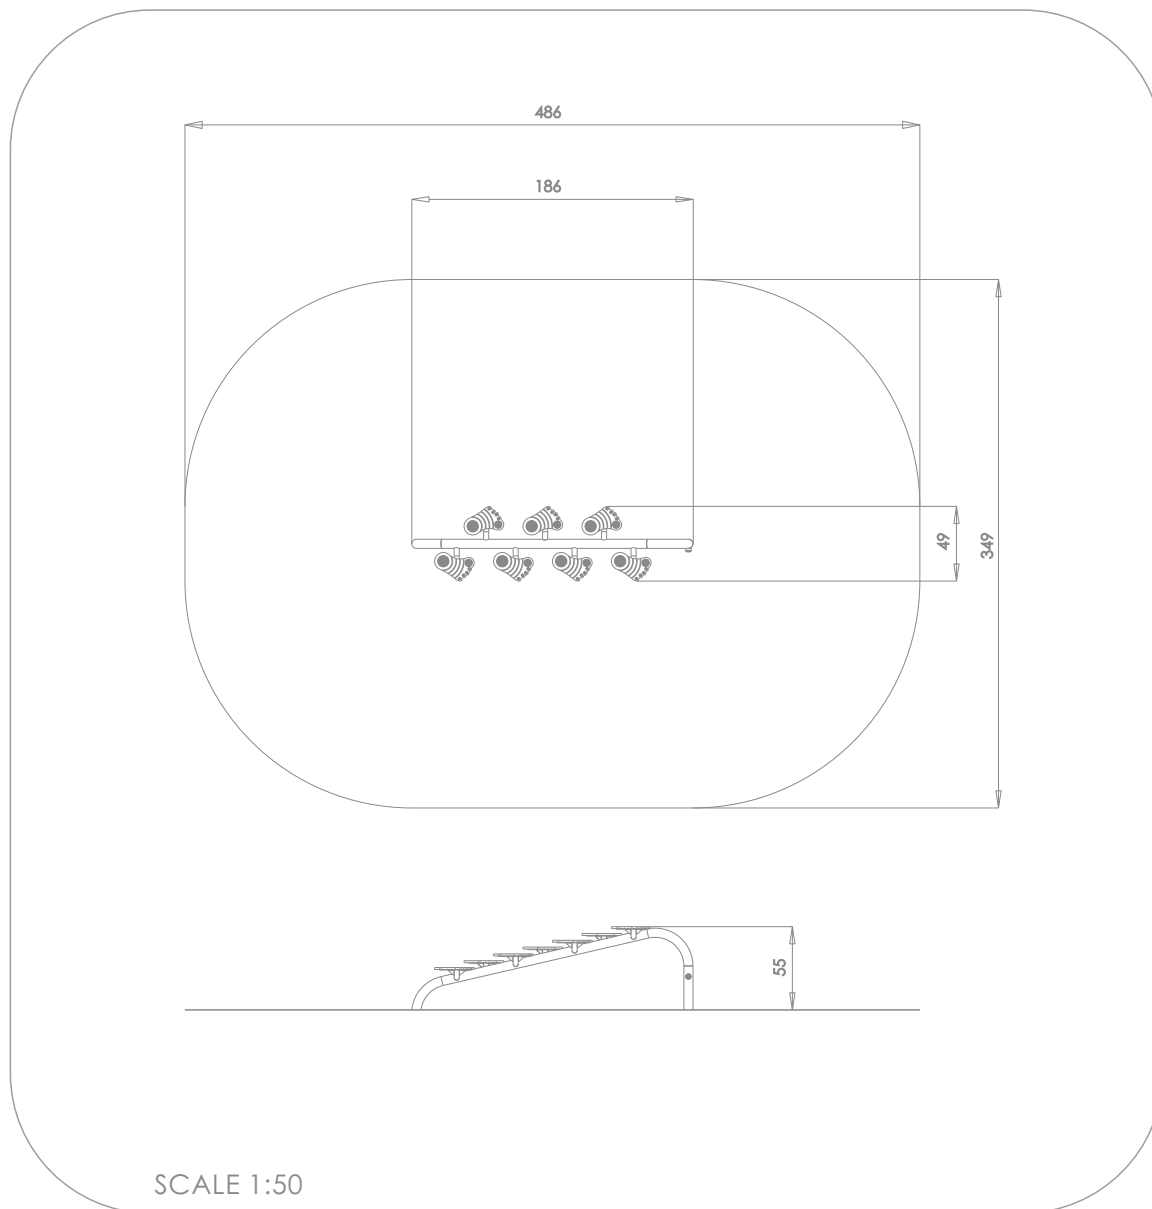

SOCIALIZING

JUMPING

INFORMATION ABOUT THE PRODUCT

Dimensions	49 x 186 cm
Safety zone	349 x 486 cm
Safety zone area	16 m ²
Overall height	55 cm
Free fall height	55 cm
Amount of users	2
Product complies with EN 1176-1:2017	YES
Availability of spare parts	YES
Age range	1-8
<small>According to EN 1176-1:2017 norm, the product requires applying a safety surface according to the product's free fall height.</small>	

MATERIALS:

STEEL CONSTRUCTION:
STAINLESS STEEL
AISI304

CLIMBING WALLS
AND SIDES OF STAIRS:
HPL 13 MM