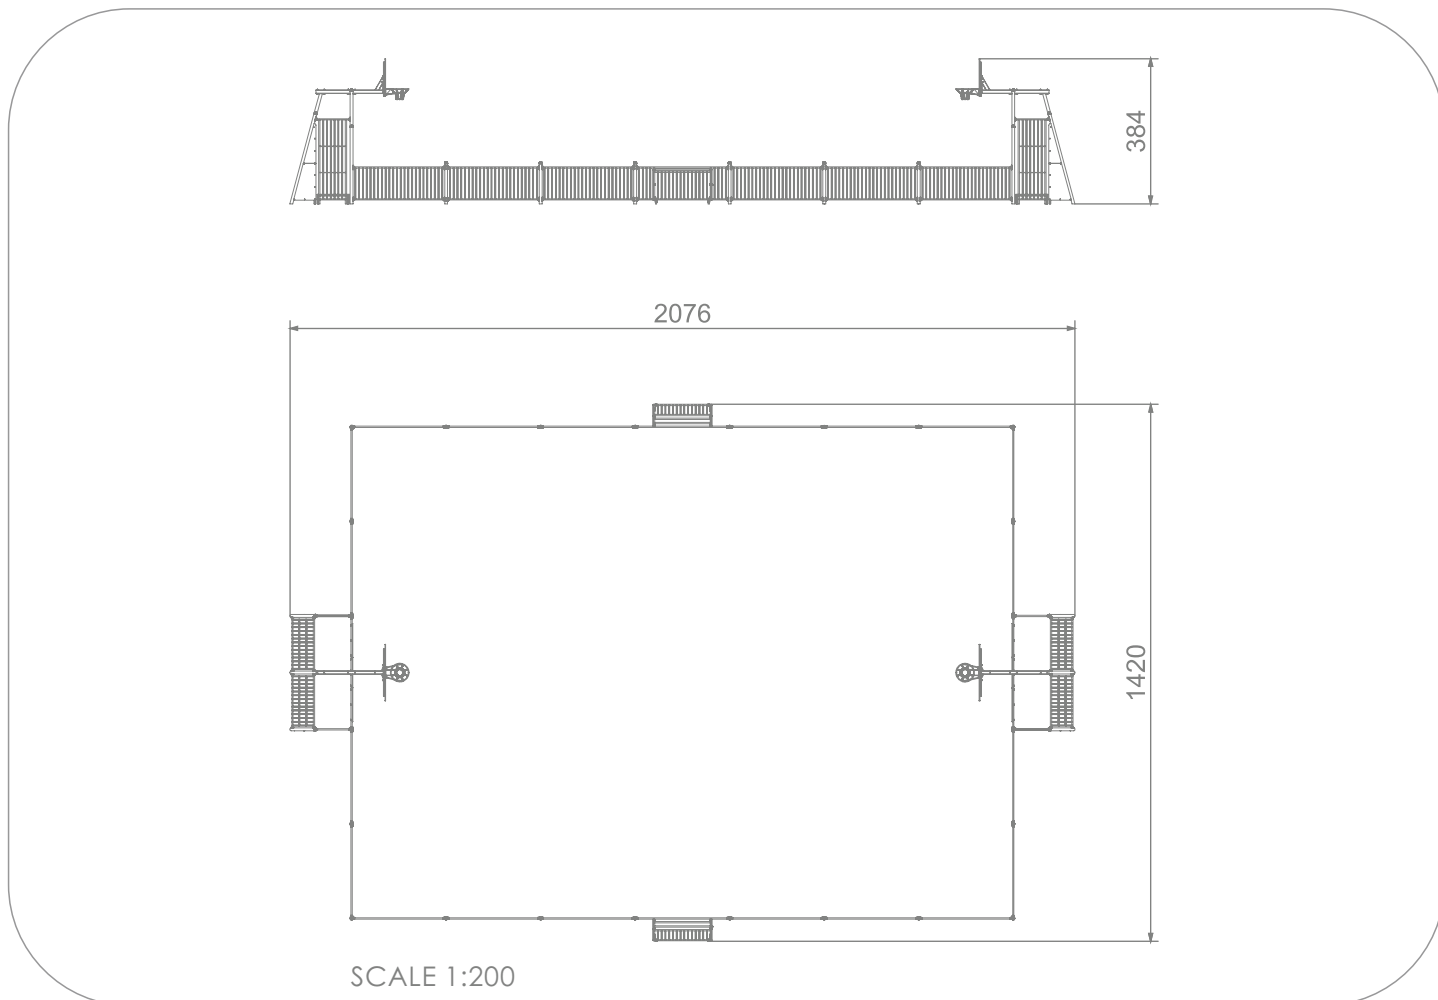

INFORMATION ABOUT THE PRODUCT

Dimensions	2076 x 1420 cm
Overall height	384 cm
Product complies with EN 15312	YES
Availability of spare parts	YES

6402

MATERIALS:

<p>PATENTED SYSTEM OF CONNECTORS AND CLAMPS MADE OF STRONG ALUMINUM ALLOY</p>	<p>BOARD MADE OF 15 MM THICK HDPE. BASKET RIM MADE OF STAINLESS STEEL</p>	<p>VANDAL-PROOF SCREW PLUGS MADE OF INJECTION MOLDED POLYAMIDE</p>
		
<p>CONNECTING ELEMENTS LIKE SCREWS, NUTS, WASHERS MADE OF STAINLESS STEEL</p>	<p>PLATES OF THE WALLS MADE OF COLOURFUL TRIPLE LAYERED 15 MM HDPE POLYETHYLENE</p>	<p>GOALS AND POSTS AND PANELS MADE OF BLACK STEEL S235JR, CLEANED IN THE SANDBLASTING PROCESS</p>
		