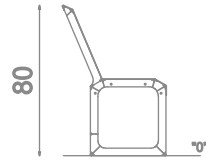

**Information about the product**

Dimensions	120 x 55 cm
Overall height	80 cm
Availability of spare parts	Yes

1:40

Connectors

15°

30°

60°

Materials

Solid construction made of blacksteel S235JR, powder galvanized and powder coated.

Perforated stainless steel sheet powder coated.

Let's Buglo