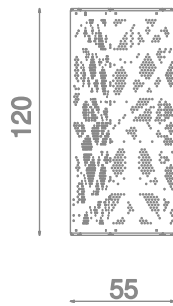

**Information about the product**

Dimensions	120 x 55 cm
Overall height	80 cm
Availability of spare parts	Yes

1:40

Connectors

15°

30°

60°

Materials