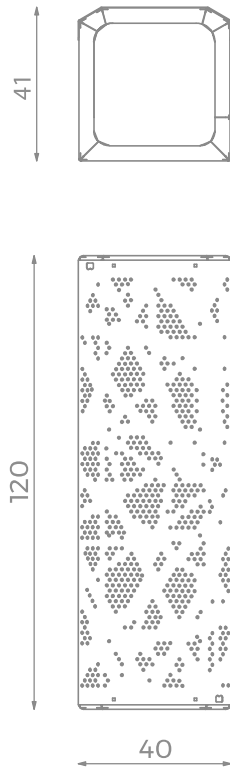


**Information about the product**

Dimensions	120 x 40 cm
Overall height	41 cm
Availability of spare parts	Yes

1:20

Connectors

15°

30°

60°

Materials

Solid construction made of blacksteel S235JR, powder galvanized and powder coated.

Perforated stainless steel sheet powder coated.

Let's Buglo