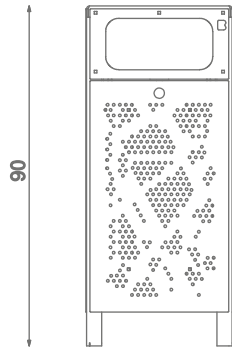

**Information about the product**

Dimensions	39 x 39 cm
Overall height	90 cm
capacity	45 L
Availability of spare parts	Yes

1:20

Materials

Solid construction made of blacksteel S235JR, powder galvanized and powder coated.

Perforated stainless steel sheet powder coated.

Let's Buglo