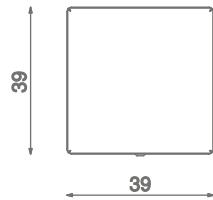

**Information about the product**

Dimensions	39 x 39 cm
Overall height	90 cm
capacity	45 L
Availability of spare parts	Yes

1:20

Materials

Solid construction made of blacksteel S235JR, powder galvanized and powder coated.