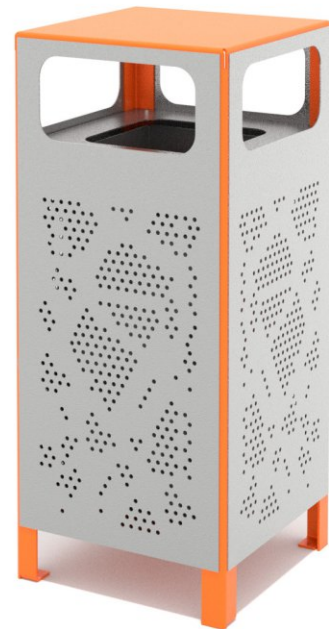

**Information about the product**

Dimensions	39 x 39 cm
Overall height	90 cm
capacity	45 L
Availability of spare parts	Yes

1:20

Materials

Solid construction made of blacksteel S235JR, powder galvanized and powder coated.

Perforated stainless steel sheet powder coated.

Let's Buglo