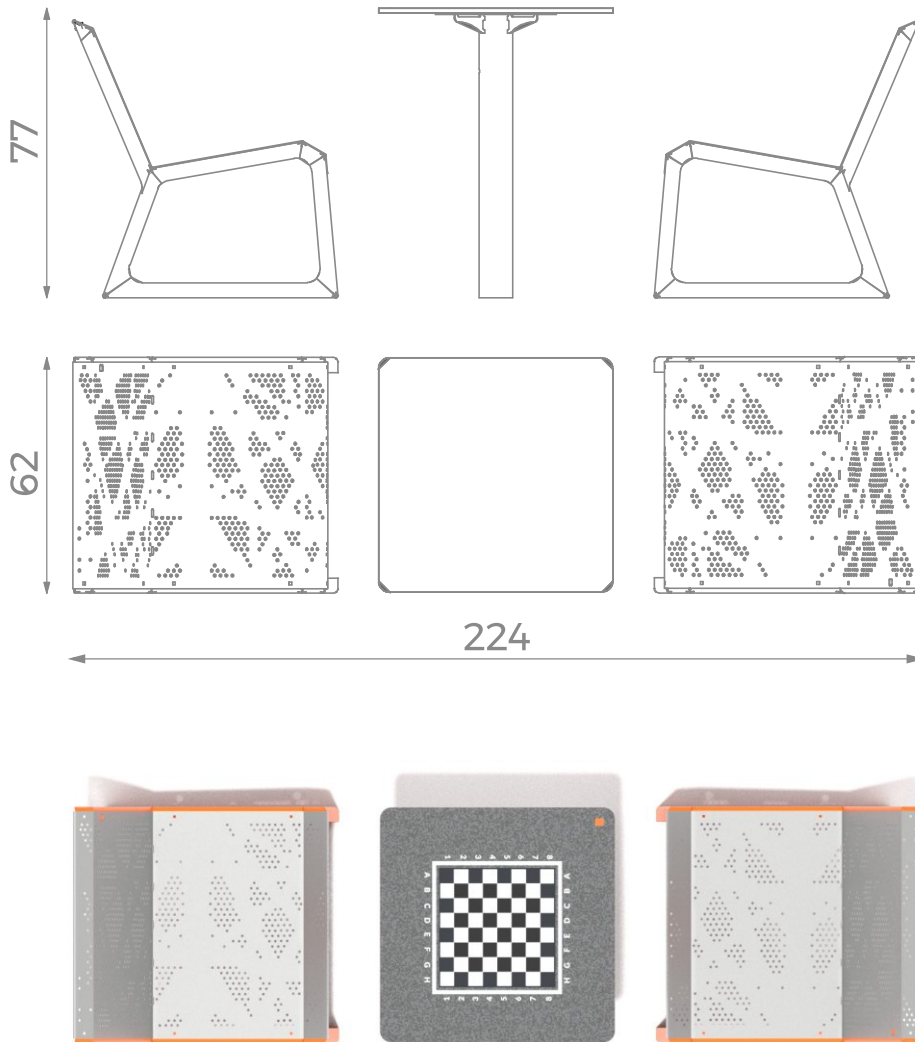

Information about the product

Dimensions	62 x 224 cm
Overall height	77 cm
Availability of spare parts	Yes

Functions

CUSTOM ART MASTER

Technology allowing for the permanent transfer of any graphics onto the surface of HPL panels.

1:20

Materials

Solid construction made of blacksteel S235JR, powder galvanized and powder coated.

Perforated stainless steel sheet powder coated.

HPL 13 mm plate with game graphics.

Let's **Buglo**