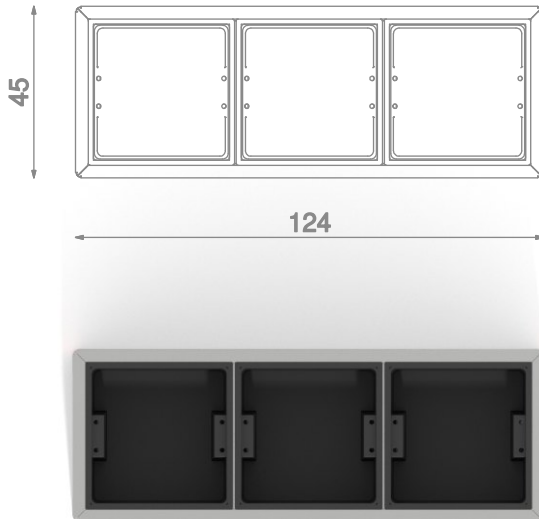

**Information about the product**

Dimensions	124 x 45 cm
Overall height	45 cm
Availability of spare parts	Yes

1:20

Materials

Solid construction made of blacksteel S235JR, powder galvanized and powder coated.

Perforated stainless steel sheet powder coated.

Let's **Buglo**