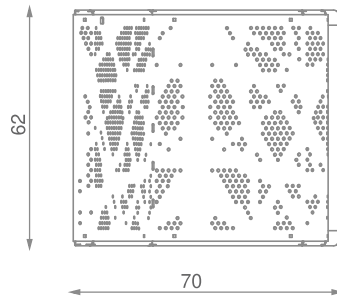

**Information about the product**

Dimensions	62 x 70 cm
Overall height	73 cm
Availability of spare parts	Yes

1:20

Materials

Solid construction made of blacksteel S235JR, powder galvanized and powder coated.