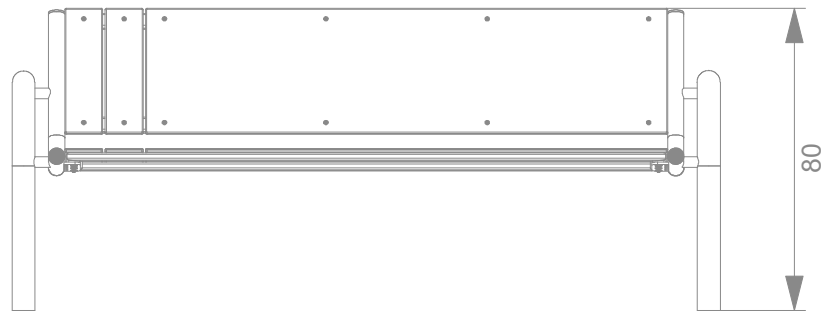

INFORMATION ABOUT THE PRODUCT

Dimensions	186 x 67 cm
Overall height	80 cm
Availability of spare parts	YES

6028

SCALE 1:20

MATERIALS:

SOLID CONSTRUCTION
MADE OF BLACKSTEEL
S235JR, CLEANED IN THE
SANDBLASTING PROCESS

ANTI-SLIP 10 MM HPL
PLATFORM PLATE