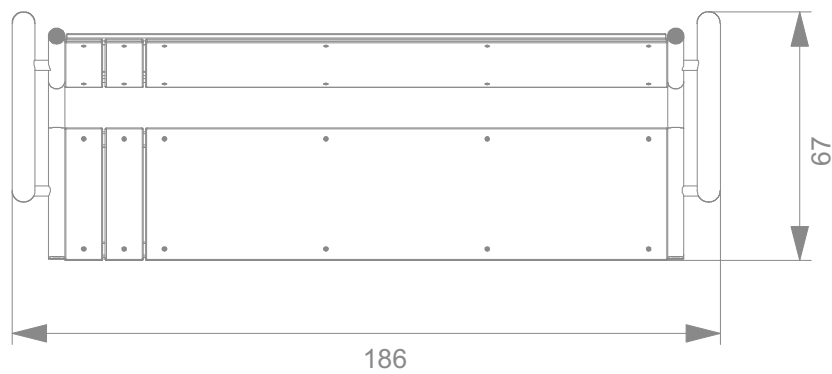

INFORMATION ABOUT THE PRODUCT

Dimensions	186 x 67 cm
Overall height	80 cm
Availability of spare parts	YES

6028

SCALE 1:20

MATERIALS:

SOLID CONSTRUCTION
MADE OF BLACKSTEEL
S235JR, CLEANED IN THE
SANDBLASTING PROCESS

ANTI-SLIP 10 MM HPL
PLATFORM PLATE