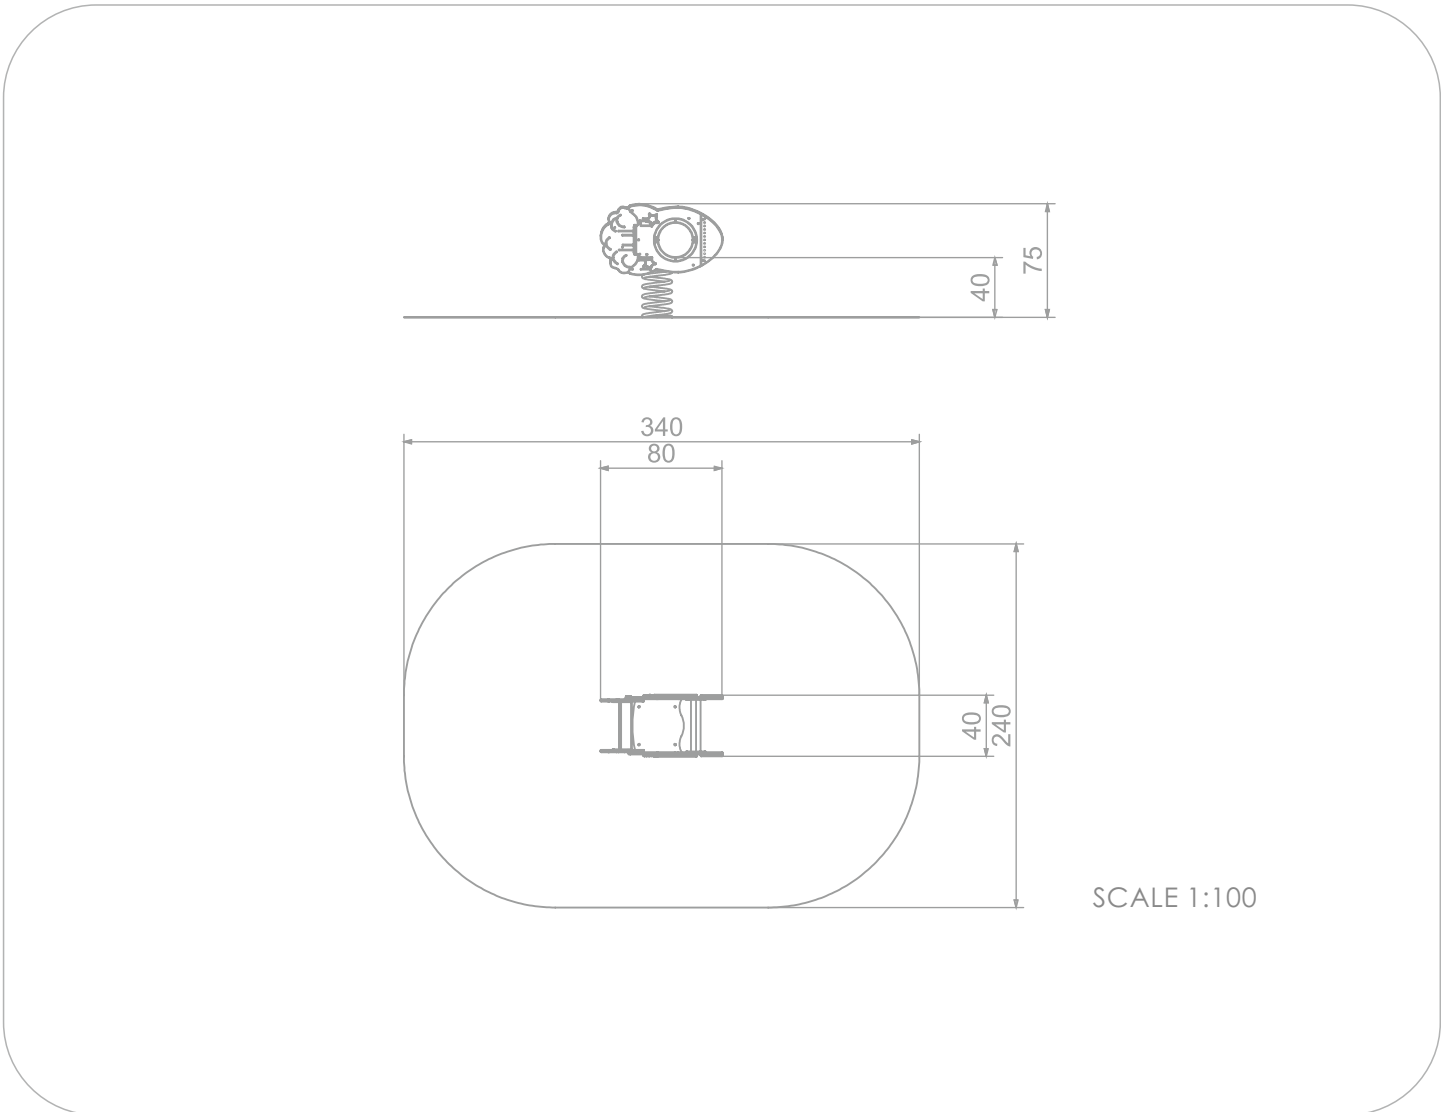

# 5026

### INFORMATION ABOUT THE PRODUCT

Dimensions	80 x 40 cm
Safety zone	340 x 240 cm
Safety zone area	7,33 m <sup>2</sup>
Overall height	75 cm
Free fall height	40 cm
Amount of users	1
Product complies with EN 1176-1:2017-12	YES
Availability of spare parts	YES
Age range	1-12

According to EN 1176-1:2017-12 norm, the product requires applying a safety surface according to the product's free fall height.

MATERIALS:

<p>ELEMENTS CONSTRUCTION MADE OF STAINLESS STEEL AISI 304</p>	<p>PLATES OF THE WALLS MADE OF COLOURFUL TRIPLE LAYERED 15 MM HDPE POLYETHYLENE</p>
<p>PLATE AND ROPE CONNECTORS MADE OF INJECTION MOLDED POLYAMIDE</p>	<p>CONNECTING ELEMENTS LIKE SCREWS, NUTS, WASHERS MADE OF STAINLESS STEEL</p>
<p>SPRINGERS' SPRINGS MADE OF SPRING STEEL</p>	