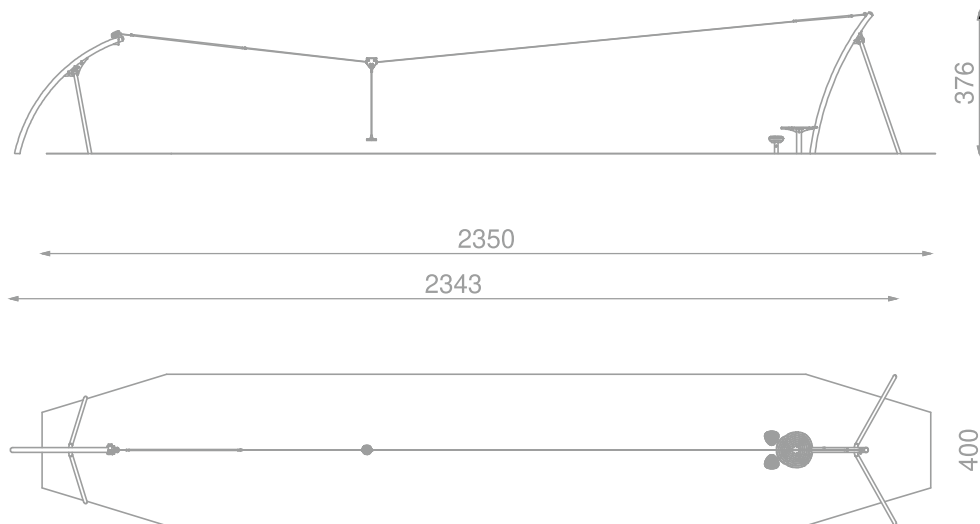

#### INFORMATION ABOUT THE PRODUCT

Dimensions	400 x 2343 cm
Safety zone	400 x 2350 cm
Free space	88 m <sup>2</sup>
Overall height	376 cm
Free fall height	99 cm
Amount of users	1
Product complies with PN-EN 1176-1:2017-12	YES
Availability of spare parts	YES
Age range	5-14
According to PN-EN 1176-1:2017-12 norm, the product requires applying a safety surface according to the product's free fall height.	

SCALE 1:200

#### MATERIALS:

SOLID CONSTRUCTION MADE OF BLACK STEEL S235JR, CLEANED IN THE SANDBLASTING PROCESS

ROPE WITH A DIAMETER OF 10 MM HPL PLATFORM PLATE

PLATES OF THE WALLS MADE OF COLOURFUL 13 MM HPL

ELEMENTS CONSTRUCTION MADE OF STAINLESS STEEL AISI 304 TOTALLY

ANTY-SLIP ANTHRACITE 10 MM HPL PLATFORM PLATE