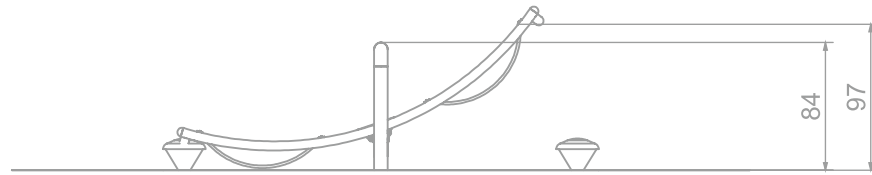

INFORMATION ABOUT THE PRODUCT

Dimensions	105 x 288 cm
Safety zone	305 x 488 cm
Free space	14,02 m²
Overall height	84 cm
Free fall height	97 cm
Amount of users	2
Product complies with PN-EN 1176-1:2017-12	YES
Availability of spare parts	YES
Age range	3-12
According to PN-EN 1176-1:2017-12 norm, the product requires applying a safety surface according to the product's free fall height.	

SCALE 1:50

MATERIALS:

SOLID CONSTRUCTION MADE OF BLACK STEEL S235JR, CLEANED IN THE SANDBLASTING PROCESS

REINFORCED RUBBER 17 MM THICK

RUBBER BUMPER MADE OF SOFT AND DURABLE EPDM RUBBER

SOLID CONSTRUCTION MADE OF STAINLESS STEEL AISI 304 TOTALLY