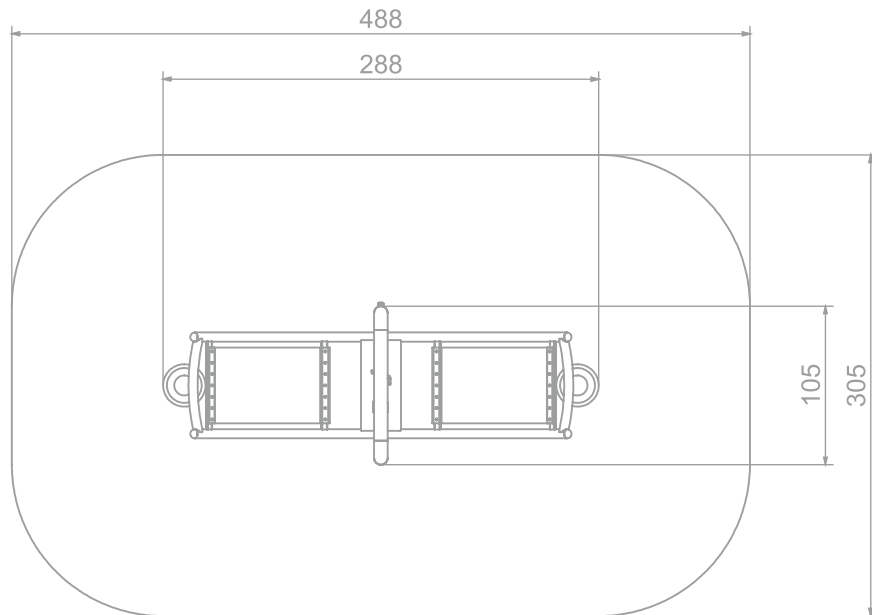

INFORMATION ABOUT THE PRODUCT

Dimensions	105 x 288 cm
Safety zone	305 x 488 cm
Free space	14,02 m²
Overall height	84 cm
Free fall height	97 cm
Amount of users	2
Product complies with PN-EN 1176-1:2017-12	YES
Availability of spare parts	YES
Age range	3-12
According to PN-EN 1176-1:2017-12 norm, the product requires applying a safety surface according to the product's free fall height.	

SCALE 1:50

MATERIALS:

SOLID CONSTRUCTION MADE OF BLACK STEEL S235JR, CLEANED IN THE SANDBLASTING PROCESS

REINFORCED RUBBER 17 MM THICK

RUBBER BUMPER MADE OF SOFT AND DURABLE EPDM RUBBER

SOLID CONSTRUCTION MADE OF STAINLESS STEEL AISI 304 TOTALLY