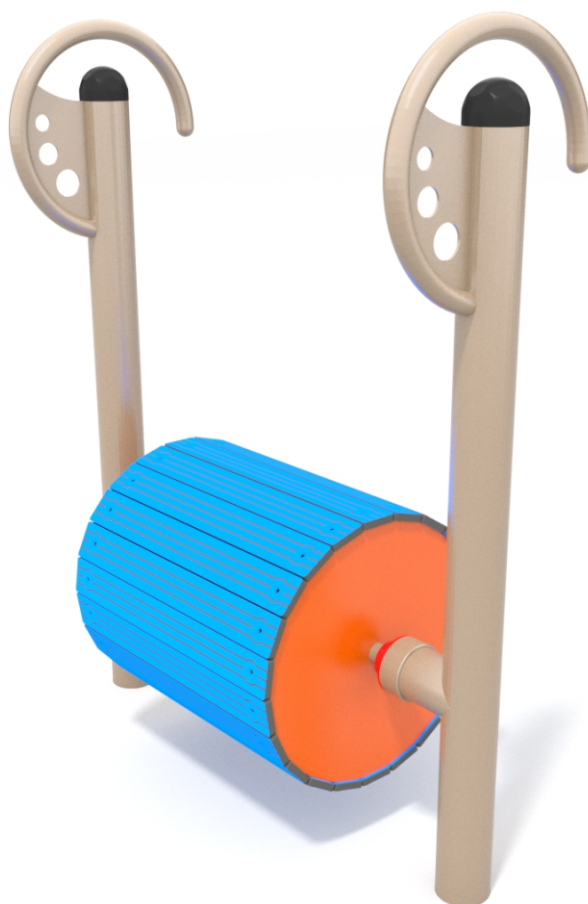

SOCIALIZING

INFORMATION ABOUT THE PRODUCT

Dimensions:	105 x 49 cm
Safety zone:	405 x 349 cm
Safety zone area	12 m ²
Overall height	133 cm
Free fall height	58 cm
Amount of users	1
Product complies with EN 1176-1:2017	YES
Availability of spare parts	YES
Age range	3-12
<small>According to PN-EN 1176-1:2017 norm, the product requires applying a safety surface according to the product's free fall height.</small>	

4021

MATERIALS:

SOLID CONSTRUCTION
MADE OF BLACK STEEL
IS235JR. CLEANED THE
SANDBLASTING PROCESS

PLATES OF THE WALLS AND
PLATFOMRS MADE OF
COLOURFUL 13 MM HPL