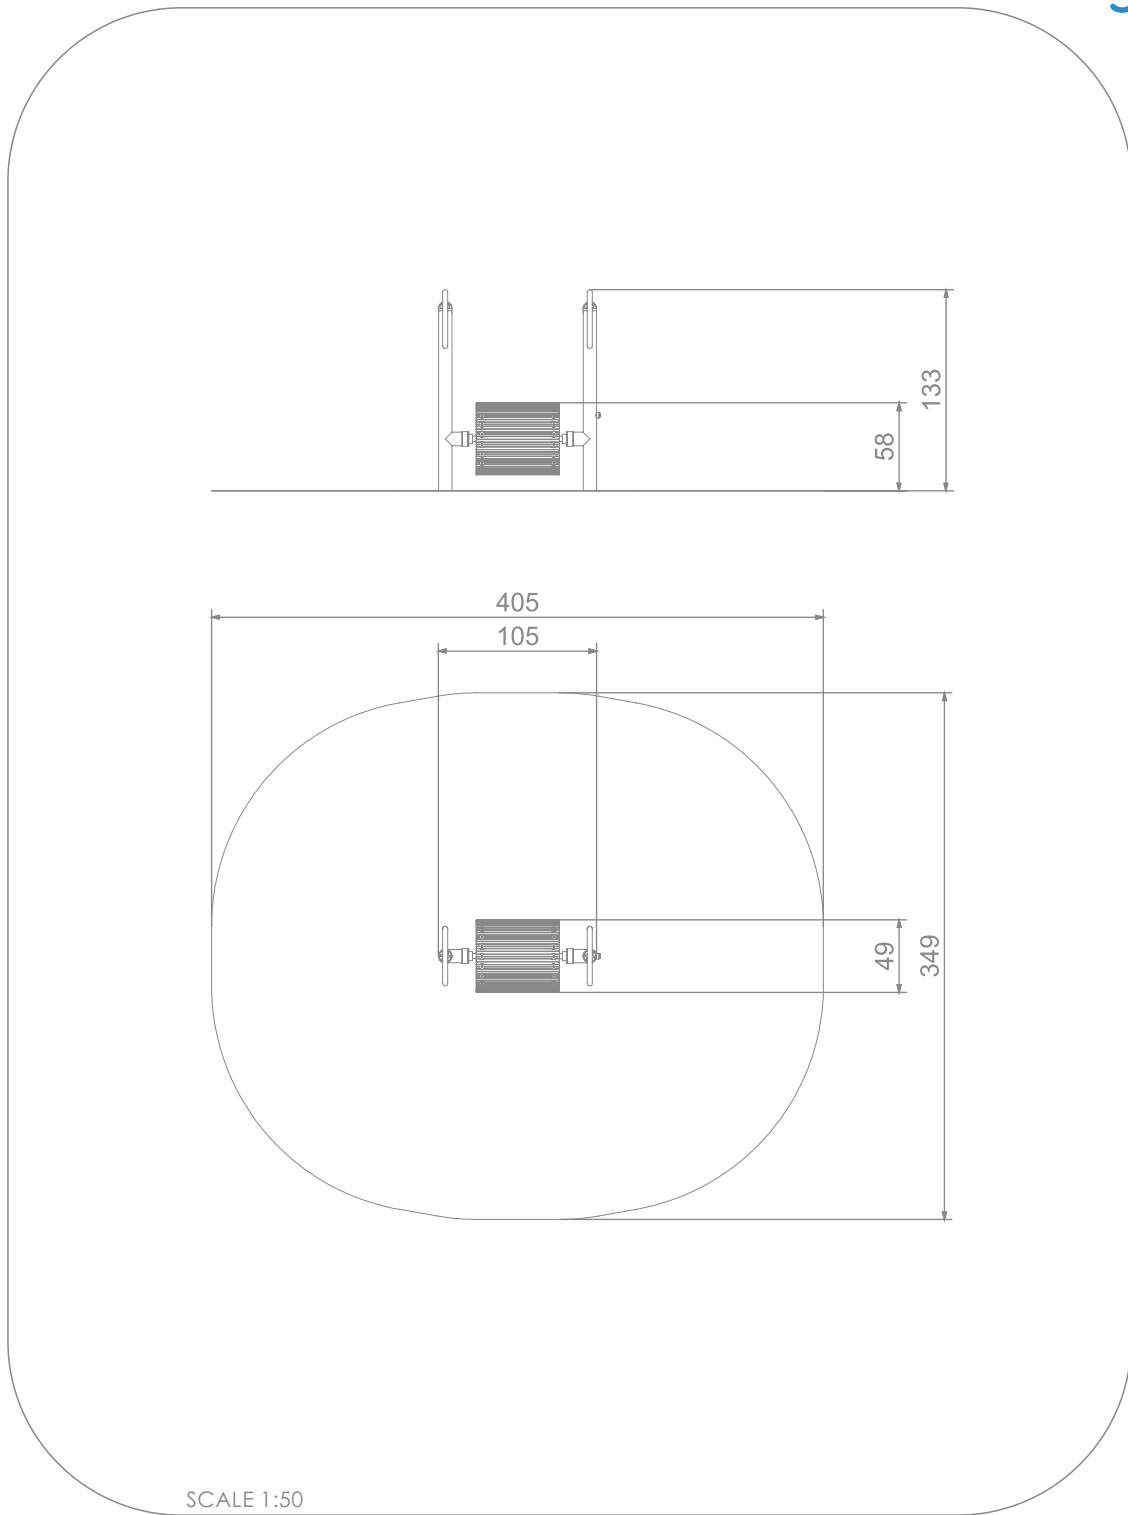

SOCIALIZING

INFORMATION ABOUT THE PRODUCT

Dimensions:	105 x 49 cm
Safety zone:	405 x 349 cm
Safety zone area	12 m ²
Overall height	133 cm
Free fall height	58 cm
Amount of users	1
Product complies with EN 1176-1:2017	YES
Availability of spare parts	YES
Age range	3-12
<small>According to PN-EN 1176-1:2017 norm, the product requires applying a safety surface according to the product's free fall height.</small>	

4021

MATERIALS:

SOLID CONSTRUCTION
MADE OF BLACK STEEL
IS235JR. CLEANED THE
SANDBLASTING PROCESS

PLATES OF THE WALLS AND
PLATFOMRS MADE OF
COLOURFUL 13 MM HPL