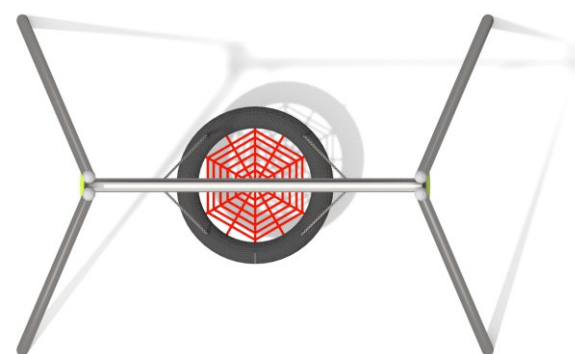

Information about the product

Dimensions	217 x 303 cm
Safety zone	750 x 235 cm
Safety zone area	18 m ²
Overall height	245 cm
Free fall height	134 cm
Amount of users	4
Product complies with EN 1176-1:2017-12	YES
Availability of spare parts	YES
Age range	3-12

According to EN 1176-1:2017-12 norm, the product requires applying a safety surface according to the product's free fall height.

Function

Swinging

Integration product

Socialization

SCALE 1:100

Materials

Solid construction made of stainless steel AISI 304 totally

Safe pipe plugs made of injection molded polyamid

Plates made of colourful 13 mm HPL

„Bird nest“ type seat with a diameter of 100 cm, hanging on 6 mm stainless steel chains. Metal frame covered with soft polypropylene rope

Swing slings, with double bearings

Optional:

Approved seat - seat type - hanging on fi. 6 mm chains made of stainless steel. Metal frame covered by soft polypropylene rope

Approved seat made with rotomoulding method dedicated for disabled users