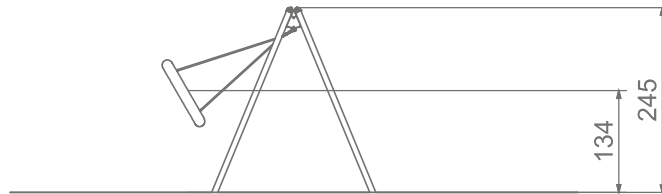

Information about the product

Dimensions	217 x 303 cm
Safety zone	750 x 235 cm
Safety zone area	18 m ²
Overall height	245 cm
Free fall height	134 cm
Amount of users	4
Product complies with EN 1176-1:2017-12	YES
Availability of spare parts	YES
Age range	3-12

According to EN 1176-1:2017-12 norm, the product requires applying a safety surface according to the product's free fall height.

Function

Swinging

Integration product

Socialization

SCALE 1:100

Materials

Solid construction made of stainless steel AISI 304 totally

Safe pipe plugs made of injection molded polyamid

Plates made of colourful 13 mm HPL

„Bird nest“ type seat with a diameter of 100 cm, hanging on 6 mm stainless steel chains. Metal frame covered with soft polypropylene rope