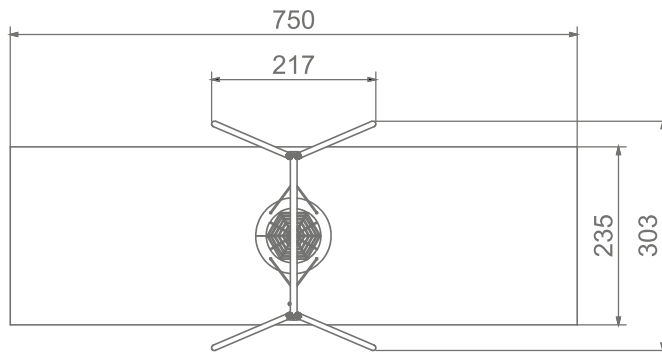

Information about the product

Dimensions	217 x 303 cm
Safety zone	750 x 235 cm
Safety zone area	18 m ²
Overall height	245 cm
Free fall height	134 cm
Amount of users	4
Product complies with EN 1176-1:2017-12	YES
Availability of spare parts	YES
Age range	3-12

According to EN 1176-1:2017-12 norm, the product requires applying a safety surface according to the product's free fall height.

Function

Swinging

Integration product

Socialization

SCALE 1:100

Materials

Solid construction made of stainless steel AISI 304 totally

Safe pipe plugs made of injection molded polyamid

Plates made of colourful 13 mm HPL

„Bird nest“ type seat with a diameter of 100 cm, hanging on 6 mm stainless steel chains. Metal frame covered with soft polypropylene rope