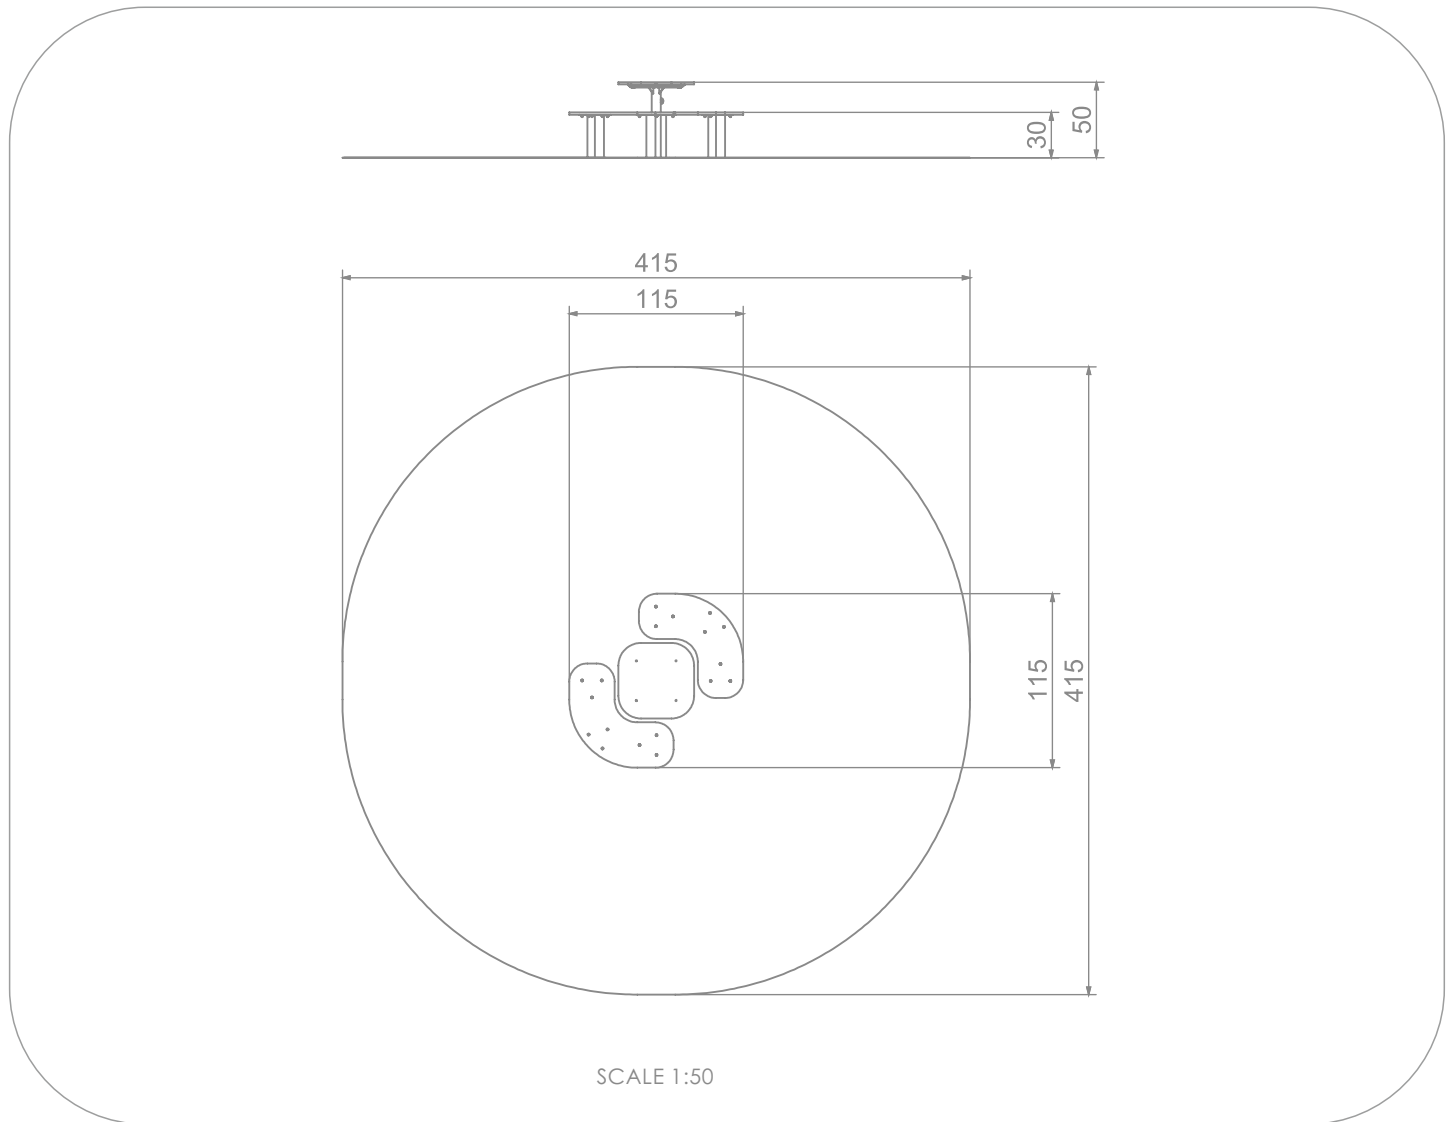

INFORMATION ABOUT THE PRODUCT

Dimensions	115 x 115 cm
Safety zone	415 x 415 cm
Safety zone area	14 m ²
Overall height	50 cm
Free fall height	30 cm
Amount of users	6
Product complies with EN 1176-1:2017	YES
Availability of spare parts	YES
Age range	1-7
<small>According to EN 1176-1:2017 norm, the product requires applying a safety surface according to the product's free fall height.</small>	

MATERIALS:

SOLID CONSTRUCTION
MADE OF BLACK STEEL
IS235JR, CLEANED THE
SANDBLASTING PROCESS

PLATES OF THE WALLS
MADE OF COLOURFUL
TRIPLE LAYERED 15 MM
HDPE POLYETHYLENE