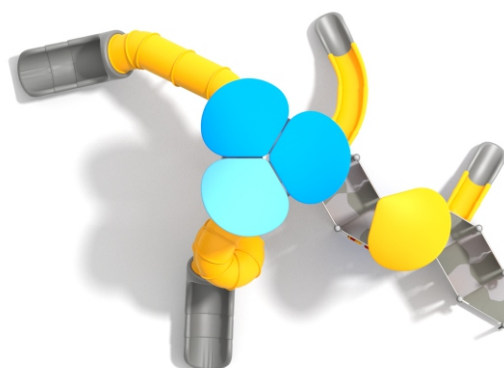

1215

OCEAN BLUE

SLIDING

SOCIALIZING

CLIMBING

FRESH GREEN

## INFORMATION ABOUT THE PRODUCT

Dimensions	1050 x 762 cm
Safety zone	1408 x 1163 cm
Safety zone area	99 m <sup>2</sup>
Overall height	588 cm
Free fall height	270 cm
Amount of users	23
The heaviest element	55 kg
The biggest element	6 m
Product complies with EN 1176-1:2017-12	YES
Availability of spare parts	YES
Age range	1-12
According to EN 1176-1:2017-12 norm, the product requires applying a safety surface according to the product's free fall height.	

1215

SCALE 1:120

SCALE 1:200

**MATERIALS:**

<p>STEEL CONSTRUCTION: Ø114 PIPES, POWDER GALVANIZED AND COVERED IN POWDER COATING PAINT</p>	<p>FIXING FOR ROOFS: STAINLESS STEEL AISI304</p>	<p>PANELS: HDPE 15 MM</p>	<p>PLATFORM: STEEL SHEET GALVANIZED AND COVERED WITH POWDER COATING PAINT + HPL 6 MM</p>	<p>SLIDES AND ROOFS ARE MADE USING ROTOMOULDING TECHNIQUE USING LDPE MATERIAL</p>	<p>CLIMBING WALLS AND SIDES OF STAIRS: HPL 13 MM</p>
