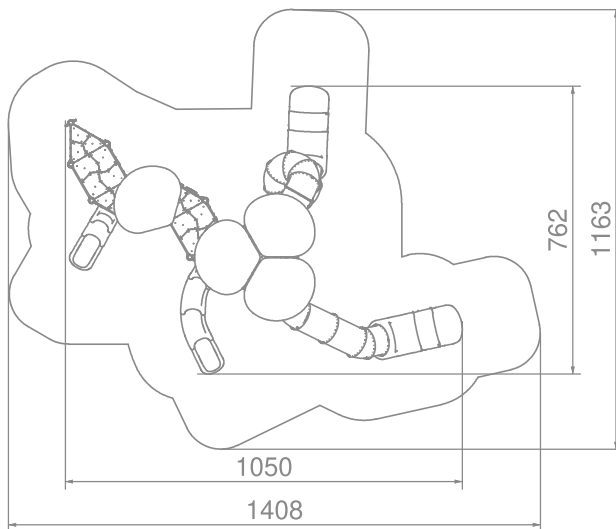

## INFORMATION ABOUT THE PRODUCT

Dimensions	1050 x 762 cm
Safety zone	1408 x 1163 cm
Safety zone area	99 m <sup>2</sup>
Overall height	588 cm
Free fall height	270 cm
Amount of users	23
The heaviest element	55 kg
The biggest element	6 m
Product complies with EN 1176-1:2017-12	YES
Availability of spare parts	YES
Age range	1-12
According to EN 1176-1:2017-12 norm, the product requires applying a safety surface according to the product's free fall height.	

1215

SCALE 1:120

SCALE 1:200

**MATERIALS:**

<p>STEEL CONSTRUCTION: Ø114 PIPES, POWDER GALVANIZED AND COVERED IN POWDER COATING PAINT</p>	<p>FIXING FOR ROOFS: STAINLESS STEEL AISI304</p>	<p>PANELS: HDPE 15 MM</p>	<p>PLATFORM: STEEL SHEET GALVANIZED AND COVERED WITH POWDER COATING PAINT + HPL 6 MM</p>	<p>SLIDES AND ROOFS ARE MADE USING ROTOMOULDING TECHNIQUE USING LDPE MATERIAL</p>	<p>CLIMBING WALLS AND SIDES OF STAIRS: HPL 13 MM</p>
