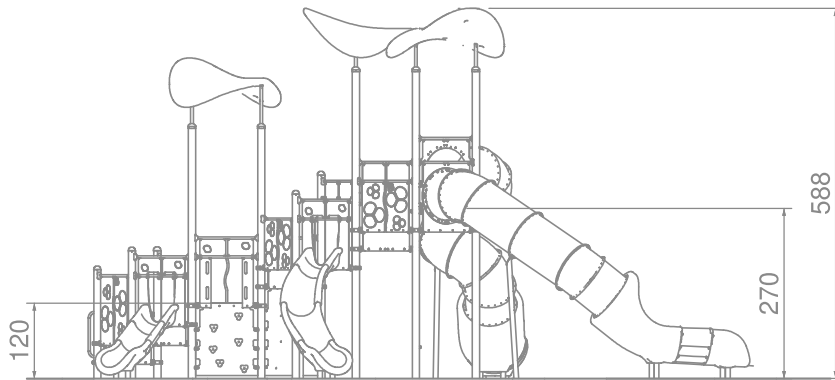

1215

OCEAN BLUE

SLIDING

SOCIALIZING

CLIMBING

FRESH GREEN

## INFORMATION ABOUT THE PRODUCT

Dimensions	1050 x 762 cm
Safety zone	1408 x 1163 cm
Safety zone area	99 m <sup>2</sup>
Overall height	588 cm
Free fall height	270 cm
Amount of users	23
The heaviest element	55 kg
The biggest element	6 m
Product complies with EN 1176-1:2017-12	YES
Availability of spare parts	YES
Age range	1-12
According to EN 1176-1:2017-12 norm, the product requires applying a safety surface according to the product's free fall height.	

1215

SCALE 1:120

SCALE 1:200

**MATERIALS:**

<p>STEEL CONSTRUCTION: Ø114 PIPES, POWDER GALVANIZED AND COVERED IN POWDER COATING PAINT</p>	<p>FIXING FOR ROOFS: STAINLESS STEEL AISI304</p>	<p>PANELS: HDPE 15 MM</p>	<p>PLATFORM: STEEL SHEET GALVANIZED AND COVERED WITH POWDER COATING PAINT + HPL 6 MM</p>	<p>SLIDES AND ROOFS ARE MADE USING ROTOMOULDING TECHNIQUE USING LDPE MATERIAL</p>	<p>CLIMBING WALLS AND SIDES OF STAIRS: HPL 13 MM</p>
