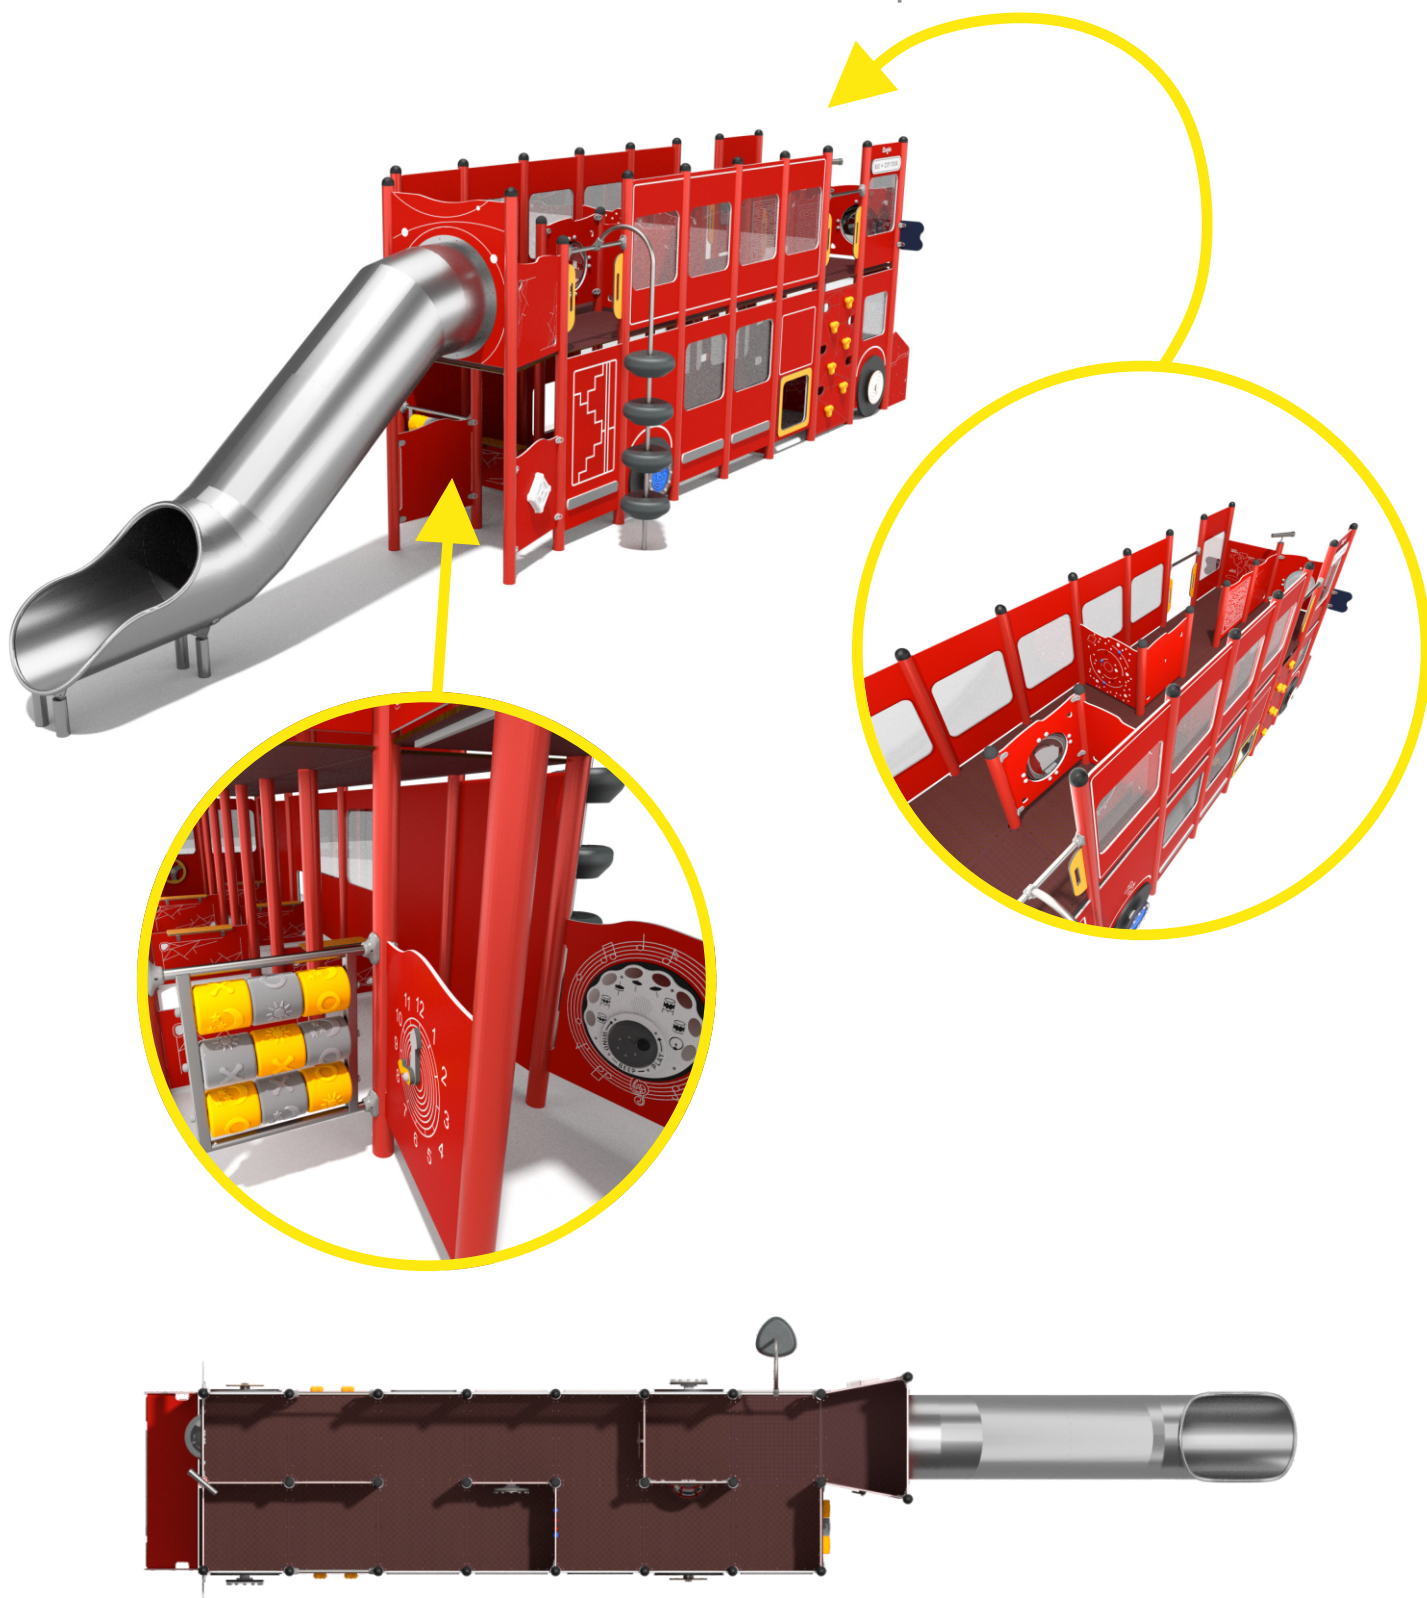

### Approximate dimensions:

Dimensions	1045 x 260 cm
Safety zone	1410 x 560 cm
Overall height	275 cm
Free fall height	150 cm
Age group	3-12

### Approximate dimensions:

Dimensions	1045 x 260 cm
Safety zone	1410 x 560 cm
Overall height	275 cm