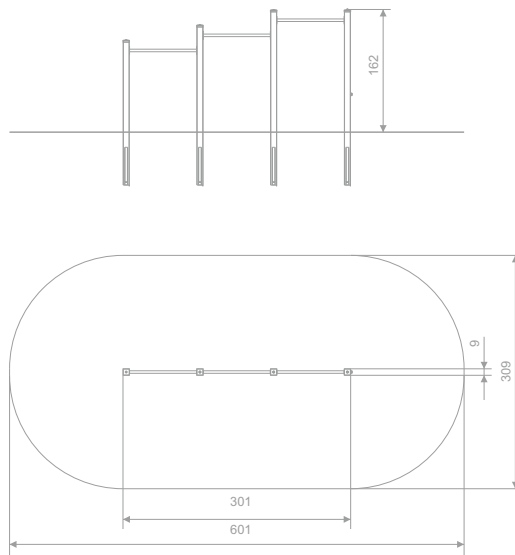

INFORMATION ABOUT THE PRODUCT

Dimensions	9 x 301 cm
Safety zone	309 x 601 cm
Safety zone area	16,6 m ²
Overall height	162 cm
Free fall height	150 cm
Amount of users	3
Product complies with EN 1176-1:2017-12	YES
Availability of spare parts	YES
Age range	3-14

According to EN 1176-1:2017-12 norm, the product requires applying a safety surface according to the product's free fall height.

00761

SCALE 1:100

MATERIALS:

SOLID CONSTRUCTION MADE OF BLACK STEEL. CLEANED THE SANDBLASTING PROCESS