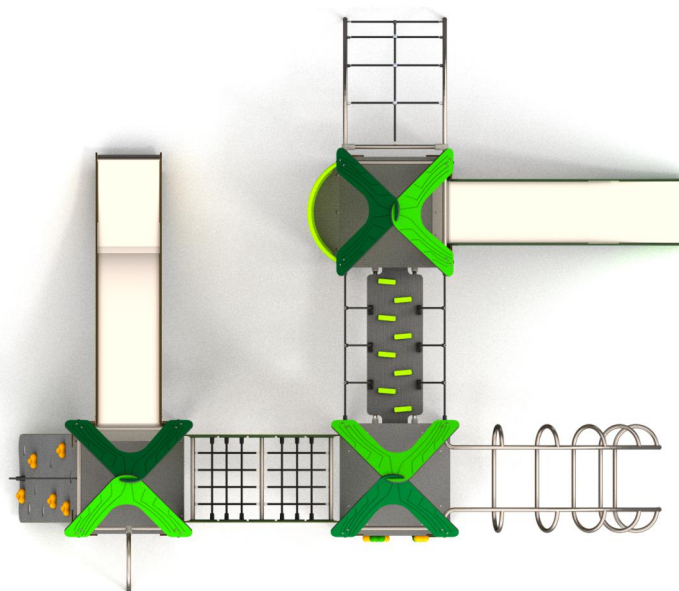

8021

CLIMBING

SLIDING

FUN

INTEGRATION

8021

PRODUCT DESCRIPTION

Dimensions: 547 x 462 cm
Impact area: 897 x 762 cm
Total height: 351 cm
Platform height: 120, 150 cm
Free fall height: 150 cm
Availability of spare parts: YES
Product compliant with EN 1176:2008: YES
Age group: 3-12 years