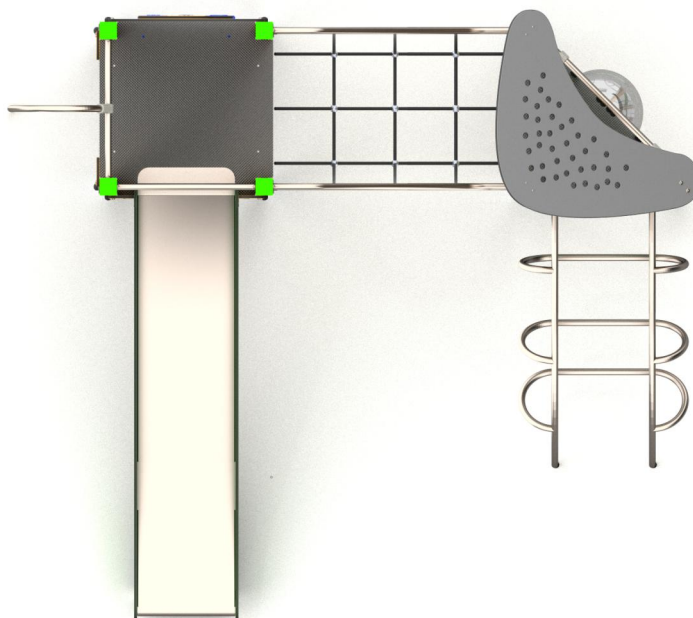

8016

CLIMBING

SLIDING

FUN

INTEGRATION

8016

PRODUCT DESCRIPTION

Dimensions: 356 x 311 cm
Impact area: 656 x 661 cm
Total height: 320 cm
Platform height: 90, 150 cm
Free fall height: 150 cm
Availability of spare parts: YES
Product compliant with EN 1176:2008: YES
Age group: 3-12 years