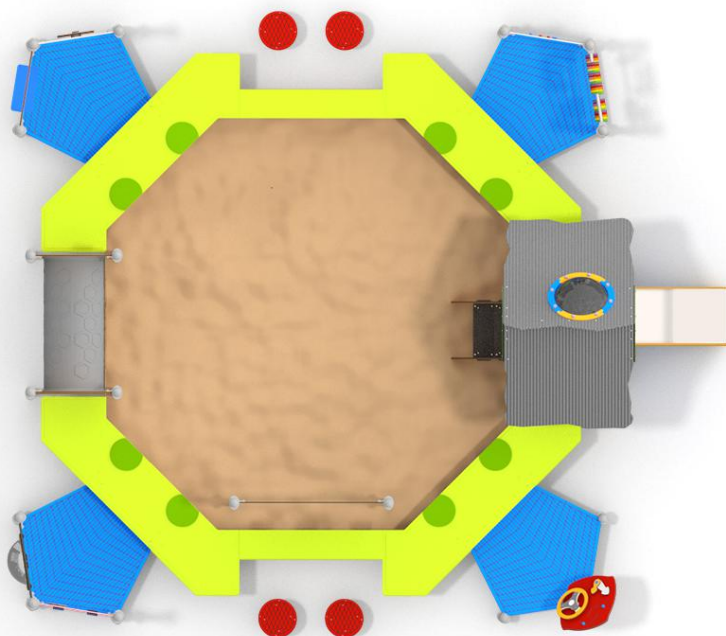

7043

SLIDING

FUN

INTEGRATION

7043

## PRODUCT DESCRIPTION

Dimensions: 660 x 578 cm  
Impact area: 1010 x 878 cm  
Overall Height: 219 cm  
Platform Height: 23, 39, 59 cm  
Free Fall Height: 59 cm

Availability of spare parts: YES  
Product compliant with EN 1176-2008: YES  
Age group: 1 - 8 years

You must pay attention to the direction of the location of the slide made of stainless steel. The steel part of the slide cannot be directed to the south because it may up (get very hot).