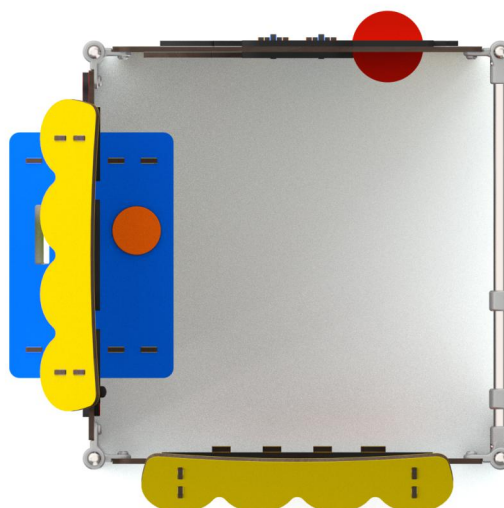

2032

FUN

INTEGRATION

PRODUCT DESCRIPTION

Dimensions: 122 x 122 cm
Impact area: 422 x 422 cm
Overall height: 120 cm
Free fall height: 94 cm

Availability of spare parts: YES
Product compliant with EN 1176-2008: YES
Age group: 1-7 years