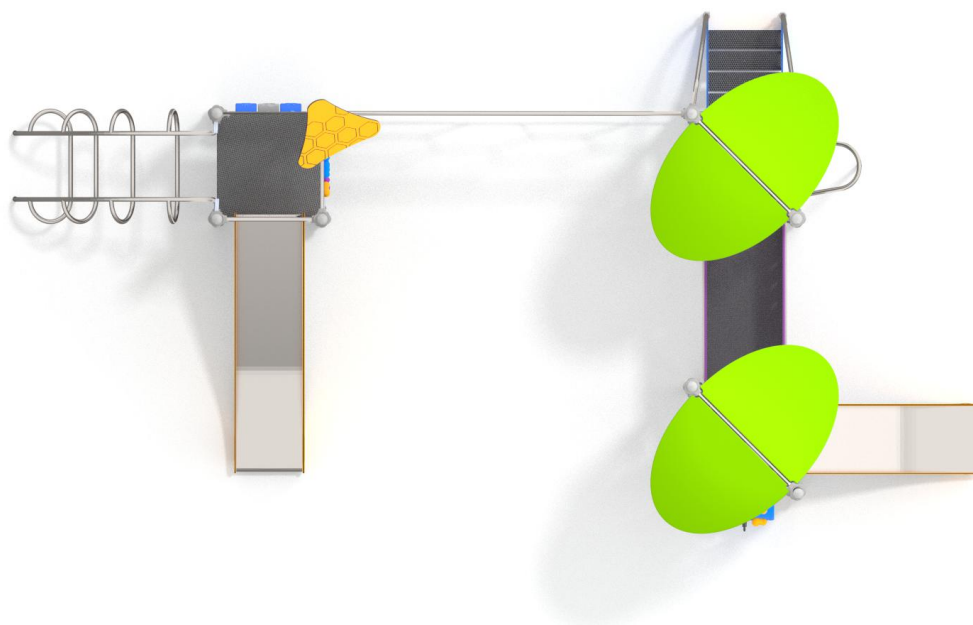

Buglo[®]

1628

CLIMBING

SLIDING

FUN

INTEGRATION

www.buglo.eu

ms@buglo.pl

1628

PRODUCT DESCRIPTION

Dimensions: 735 x 394 cm
Impact area: 1085 x 697cm
Overall Height: 324 cm
Free Fall Height: 219 cm

Availability of spare parts: YES
Product compliant with EN 1176-2008: YES
Age group: 3 - 12 years

You must pay attention to the direction of the location of the slide made of stainless steel. The steel part of the slide cannot be directed to the south because it may up (get very hot).